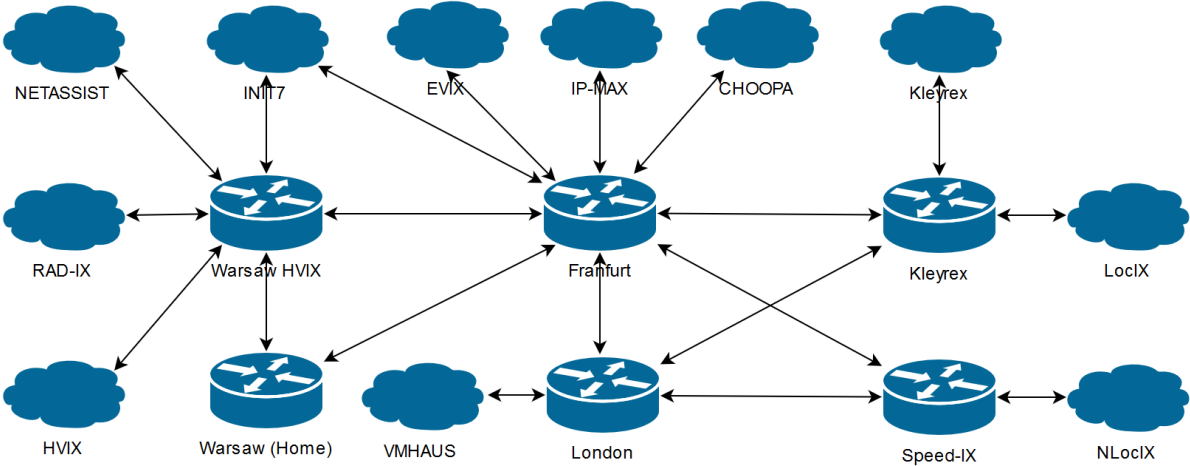

Network

AS56662 Network map

Looking glass - <https://fido.e-utp.net/lg/>