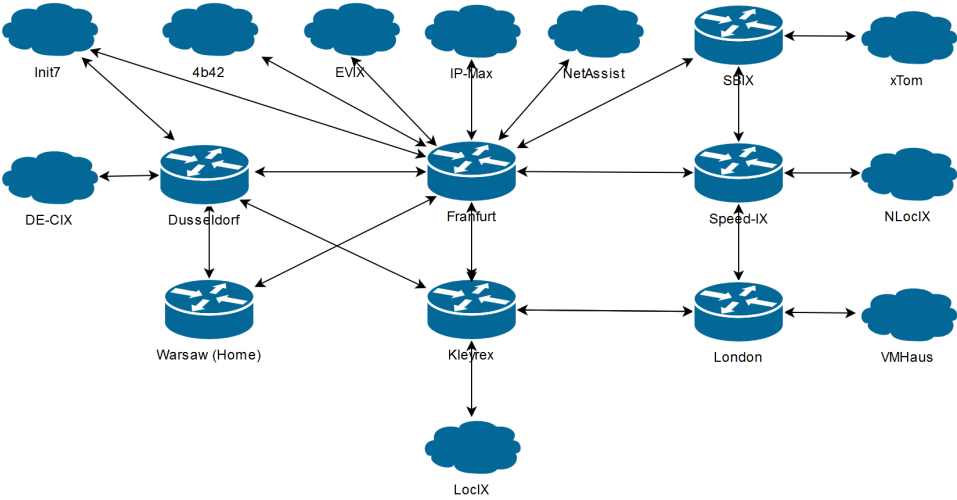

Network

AS56662 Network map

Looking glass - <https://fido.e-utp.net/lg/>