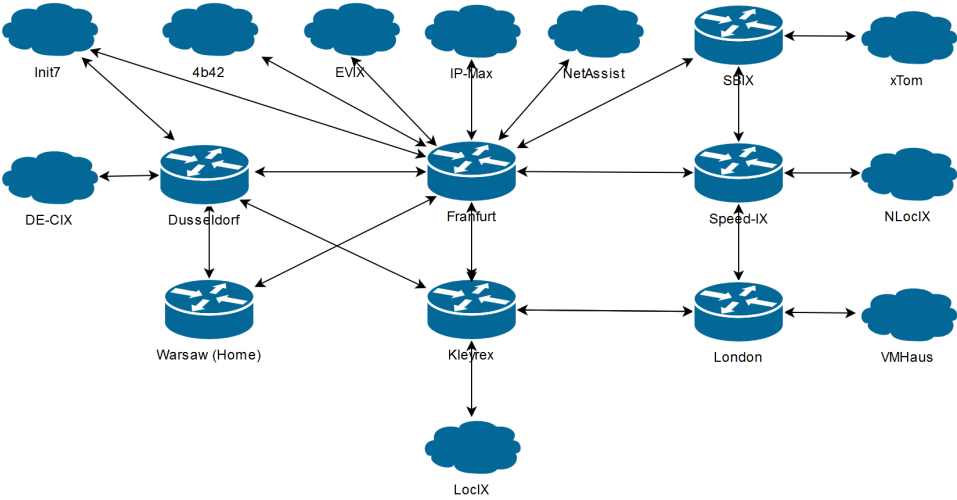

# Network

AS56662 Network map

Looking glass - <https://fido.e-utp.net/lg/>